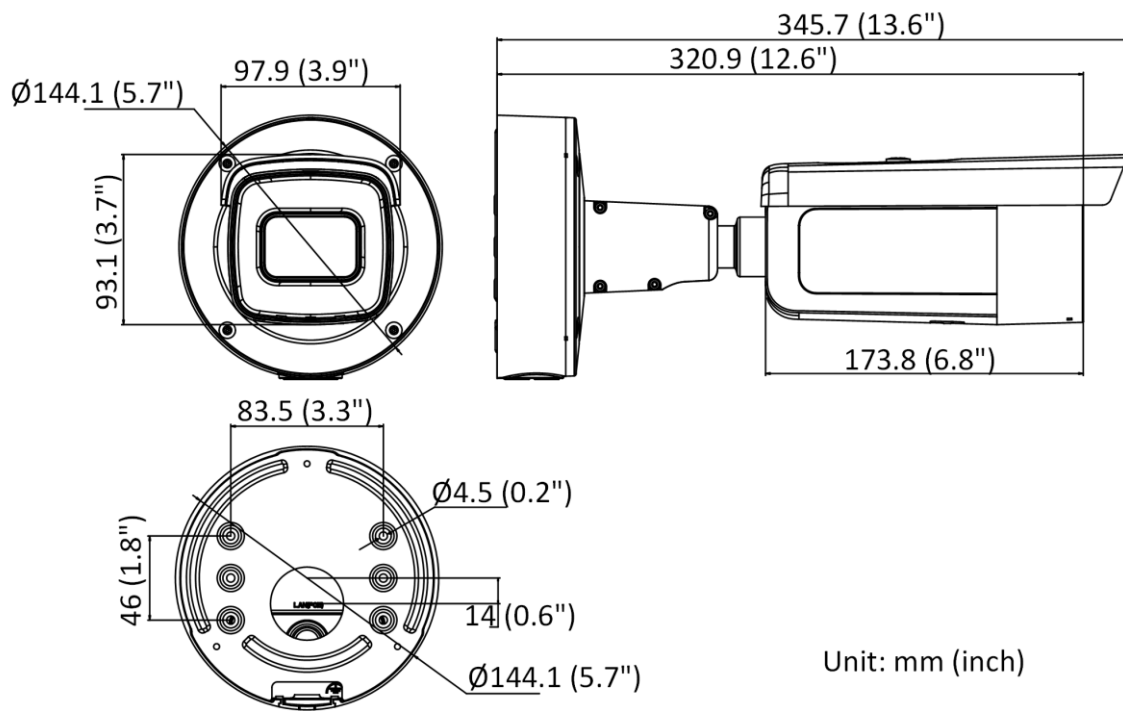

▪ **Dimension**

▪ **Accessory**

▪ **Optional**

DS-1476ZJ-SUS Corner Mount	DS-1275ZJ-S-SUS Vertical Pole Mount	DS-2251ZJ Pendant Mount	DS-1475ZJ-SUS(Black) Vertical Pole Mount