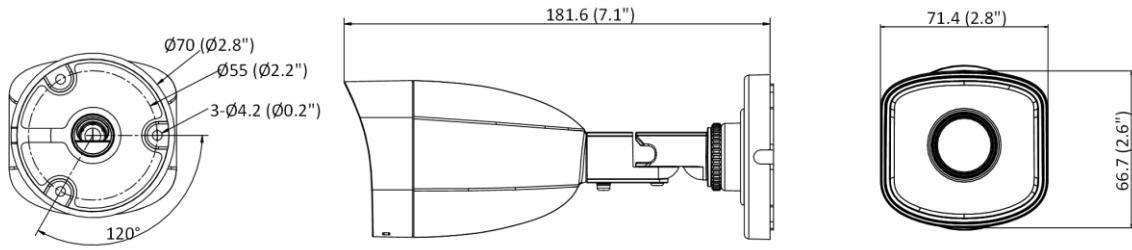

Image	
Image Settings	Saturation, brightness, contrast, sharpness, AGC, white balance adjustable by client software or web browser
Day/Night Switch	Auto, Schedule, Day, Night
Image Enhancement	BLC, 3D DNR
Interface	
Ethernet Interface	1 RJ45 10 M/100 M self-adaptive Ethernet port
Event	
Basic Event	Motion detection, video tampering alarm, exception
General	
Linkage Method	Upload to FTP, notify surveillance center, send email
Camera Material	Metal & Plastic
Camera Dimension	181.6 mm × 71.4 mm × 66.7 mm (7.1" × 2.8" × 2.6")
Package Dimension	216 mm × 121 mm × 118 mm (8.5" × 4.8" × 4.6")
Camera Weight	Approx. 270 g (0.6 lb.)
With Package Weight	Approx. 490 g (1.1 lb.)
Storage Conditions	-30 °C to 60 °C (-22 °F to 140 °F). Humidity: 95% or less (non-condensing)
Startup and Operating Conditions	-30 °C to 60 °C (-22 °F to 140 °F). Humidity: 95% or less (non-condensing)
Web Client Language	English, Ukrainian
General Function	Anti-flicker, heartbeat, mirror, password protection, privacy mask, watermark, IP address filter
Firmware Version	V5.5.120
Power Consumption and Current	12 VDC, 0.4 A, max. 5 W PoE: (802.3af, 36 V to 57 V), 0.2 A to 0.15 A, max. 6.5 W
Power Supply	12 VDC ± 25% PoE: 802.3af, Class 3
Power Interface	Ø5.5 mm coaxial power plug
Approval	
EMC	FCC SDoC (47 CFR Part 15, Subpart B); CE-EMC (EN 55032: 2015, EN 61000-3-2: 2014, EN 61000-3-3: 2013, EN 50130-4: 2011 +A1: 2014); RCM (AS/NZS CISPR 32: 2015); IC VoC (ICES-003: Issue 6, 2016); KC (KN 32: 2015, KN 35: 2015)
Safety	UL (UL 60950-1); CB (IEC 60950-1:2005 + Am 1:2009 + Am 2:2013, IEC 62368-1:2014); CE-LVD (EN 60950-1:2005 + Am 1:2009 + Am 2:2013, IEC 62368-1:2014); BIS (IS 13252(Part 1):2010+A1:2013+A2:2015)
Environment	CE-RoHS (2011/65/EU); WEEE (2012/19/EU); Reach (Regulation (EC) No 1907/2006)
Protection	IP67 (IEC 60529-2013)

▪ **Available Model**

HWI-B140H (2.8/4 mm)

▪ **Dimension**

Unit: mm (inch)

▪ **Accessory**

▪ **Optional**

**DS-1280ZJ-XS
Junction Box**

Distributed by