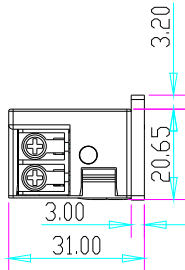

YLI ELECTRONIC

European Type Adjustable Electric Strike

Specification

Model	Size	Voltage	Current	Feature	Suitable for	Weight
YS-134E	110Lx24Wx28.5H	DC12V(Default) DC24V(Order)	12V/280mA; 24V/160mA	Fail Secure(NO)	Woodeng door Metal door	0.28 kg
YS-134BE	120Lx24Wx31H	DC12V(Default) DC24V(Order)	12V/280mA; 24V/160mA	Fail Secure(NO)	Woodeng door Metal door	0.28 kg

Diagram(unit:mm)

YS-134BE