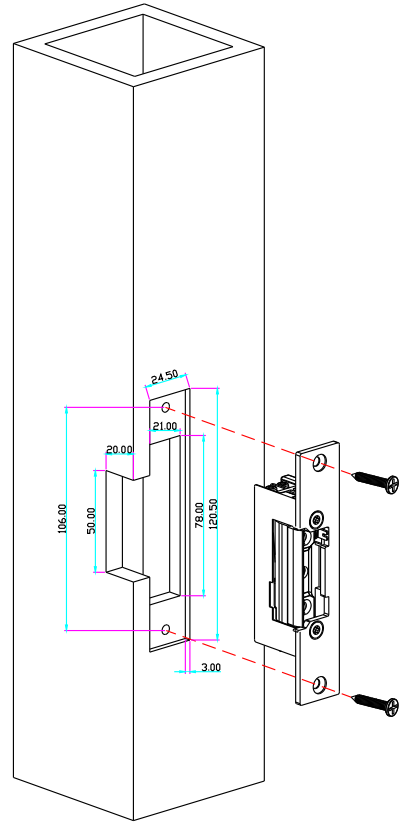

YLI ELECTRONIC

European Type Adjustable Electric Strike

Specification

Model	Size	Voltage	Current	Feature	Suitable for	Weight
YS-134E	110Lx24Wx28.5H	DC12V(Default) DC24V(Order)	12V/280mA; 24V/160mA	Fail Secure(NO)	Woodeng door Metal door	0.28 kg
YS-134BE	120Lx24Wx31H	DC12V(Default) DC24V(Order)	12V/280mA; 24V/160mA	Fail Secure(NO)	Woodeng door Metal door	0.28 kg

Diagram(unit:mm)

YS-134E

YS-134BE

Installation

YS-134E

YS-134BE

Wire connection