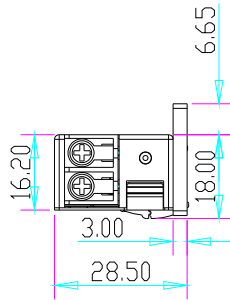

YLI ELECTRONIC

European Type Adjustable Electric Strike

Specification

Model	Size	Voltage	Current	Feature	Suitable for	Weight
YS-134E	110Lx24Wx28.5H	DC12V(Default) DC24V(Order)	12V/280mA; 24V/160mA	Fail Secure(NO)	Woodeng door Metal door	0.28 kg
YS-134BE	120Lx24Wx31H	DC12V(Default) DC24V(Order)	12V/280mA; 24V/160mA	Fail Secure(NO)	Woodeng door Metal door	0.28 kg

Diagram(unit:mm)

YS-134E

YS-134BE

Installation

YS-134E

YS-134BE

Wire connection