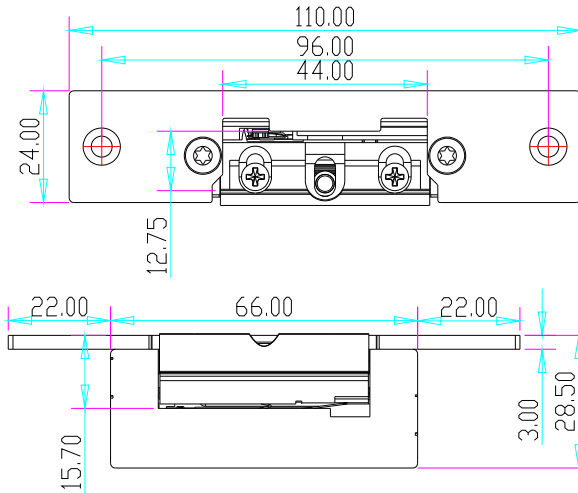

YLI ELECTRONIC

European Type Adjustable Electric Strike

Specification

Model	Size	Voltage	Current	Feature	Suitable for	Weight
YS-134E	110Lx24Wx28.5H	DC12V(Default) DC24V(Order)	12V/280mA; 24V/160mA	Fail Secure(NO)	Woodeng door Metal door	0.28 kg
YS-134BE	120Lx24Wx31H	DC12V(Default) DC24V(Order)	12V/280mA; 24V/160mA	Fail Secure(NO)	Woodeng door Metal door	0.28 kg

Diagram(unit:mm)

YS-134E

YS-134BE

Installation

YS-134E

YS-134BE

Wire connection