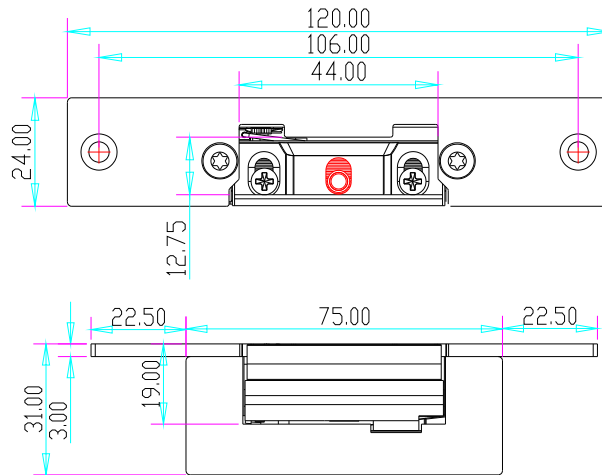

YLI ELECTRONIC

European Type Adjustable Electric Strike

Specification

Model	Size	Voltage	Current	Feature	Suitable for	Weight
YS-134E	110Lx24Wx28.5H	DC12V(Default) DC24V(Order)	12V/280mA; 24V/160mA	Fail Secure(NO)	Woodeng door Metal door	0.28 kg
YS-134BE	120Lx24Wx31H	DC12V(Default) DC24V(Order)	12V/280mA; 24V/160mA	Fail Secure(NO)	Woodeng door Metal door	0.28 kg

Diagram(unit:mm)

YS-134E

YS-134BE

Installation

YS-134E

YS-134BE

Wire connection