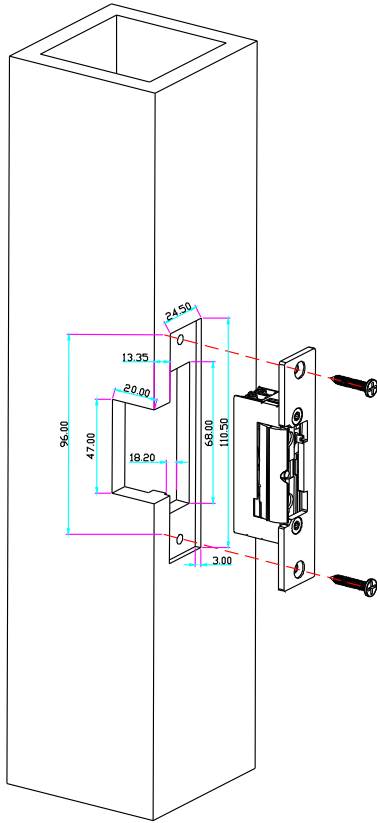

YLI ELECTRONIC

European Type Adjustable Electric Strike

Specification

Model	Size	Voltage	Current	Feature	Suitable for	Weight
YS-134E	110Lx24Wx28.5H	DC12V(Default) DC24V(Order)	12V/280mA; 24V/160mA	Fail Secure(NO)	Woodeng door Metal door	0.28 kg
YS-134BE	120Lx24Wx31H	DC12V(Default) DC24V(Order)	12V/280mA; 24V/160mA	Fail Secure(NO)	Woodeng door Metal door	0.28 kg

Diagram(unit:mm)

YS-134E

YS-134BE

Installation

YS-134E

YS-134BE

Wire connection