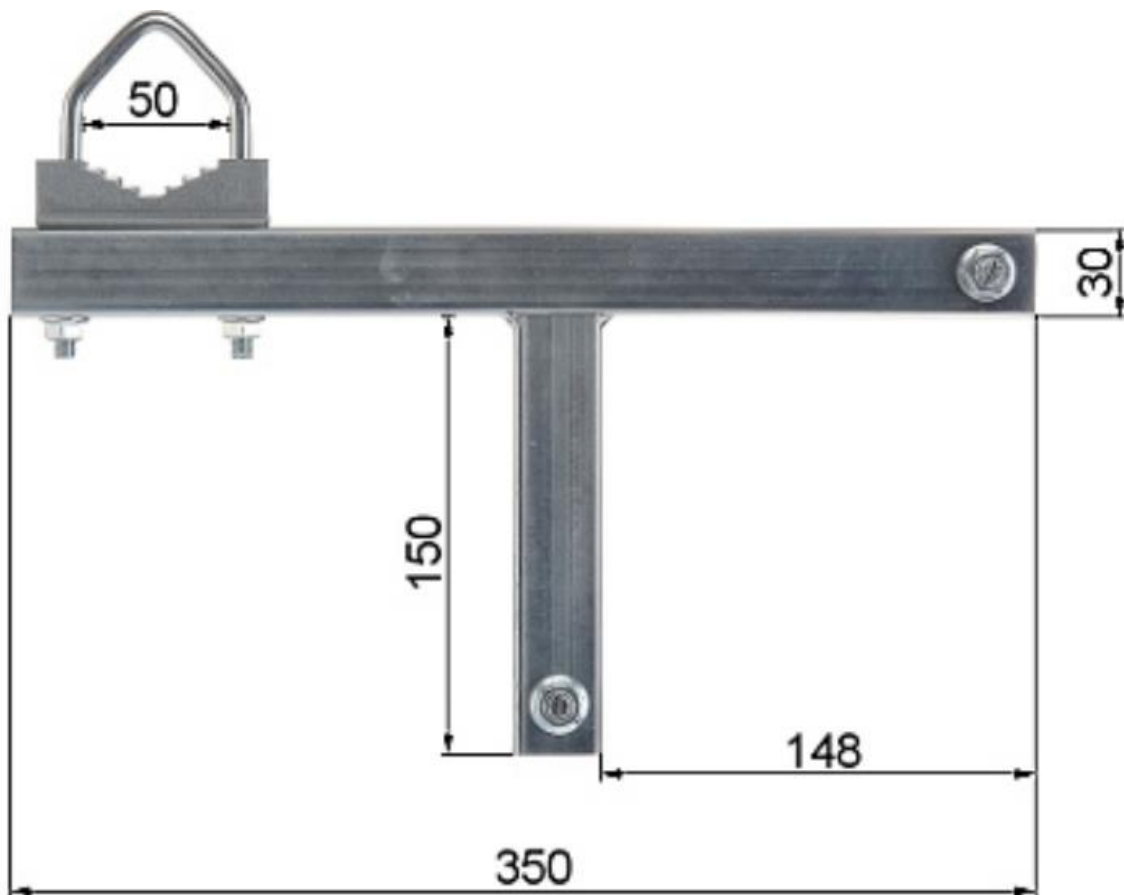

Specification WL4 CC-3

Distance to chimney: 13 centimetres
Wall thickness: 0.5 millimetres
Material: galvanised steel
Brand: WL4
Mast diameter: 50 millimetres

Installation WL4 CC-3

Fixing strap: Place the strap in gap of the screw, then wrap 30 cm of strap around it and clamp down with a nut. The strap thus attached at one end should pull to the other with a screw (make sure at least 30 cm of strap is wrapped around the screw). Only then tighten the nut.