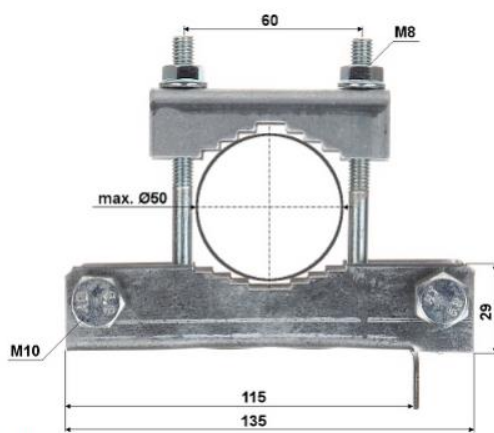

Specification WL4 CC-2

Distance to chimney: 0,04 meter
Wall thickness: 0.5 millimetres
Material: galvanised steel
Brand: WL4
Mast diameter: 50 millimetres

Installation WL4 CC-2

Fixing strap: Place the strap in gap of the screw, then wrap 30 cm of strap around it and clamp down with a nut. The strap thus attached at one end should pull to the other with a screw (make sure at least 30 cm of strap is wrapped around the screw). Only then tighten the nut.

- (1) Steel strap
- (2) Chimney clamp
- (3) Screw
- (4) Aerial mast
- (5) Steel strap is passed through the gap and rolled up
- (6) Chimney

Webstore4
Ravenweg 15
3776MP Stroe, The Netherlands
info@webstore4.com
WebStore4.com