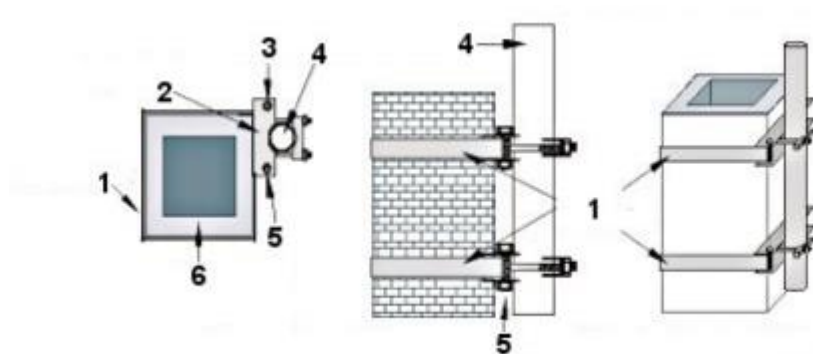

Specification WL4 CC-2

Distance to chimney: 0,04 meter
Wall thickness: 0.5 millimetres
Material: galvanised steel
Brand: WL4
Mast diameter: 50 millimetres

Installation WL4 CC-2

Fixing strap: Place the strap in gap of the screw, then wrap 30 cm of strap around it and clamp down with a nut. The strap thus attached at one end should pull to the other with a screw (make sure at least 30 cm of strap is wrapped around the screw). Only then tighten the nut.