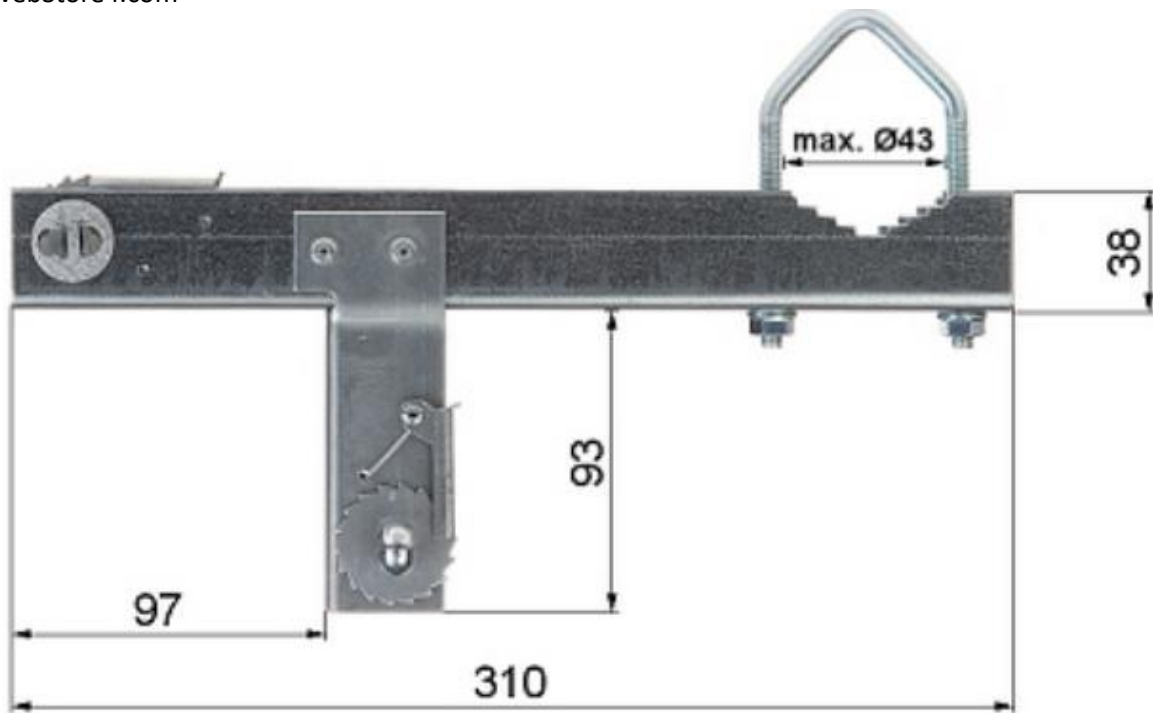

Specification WL4 CC-1

Distance to chimney: 15 centimeter
Wall thickness: 0.5 millimetres
Material: galvanised steel
Brand: WL4
Mast diameter: 43 millimetres

Installation WL4 CC-1

Fixing strap: place 30 cm of strap in the locking pin and wind it around it. Pull the strap so attached at one end to the other side of the pawl.

- (1) Chimney clamp
- (2) U-bolt
- (3) Tensioner
- (4) Steel strip
- (5) Chimney
- (6) Clamp
- (7) Screw
- (8) Steel strap is guided through the gap and rolled up
- (9) Aerial mast
- (10) Steel strip

Mast mount