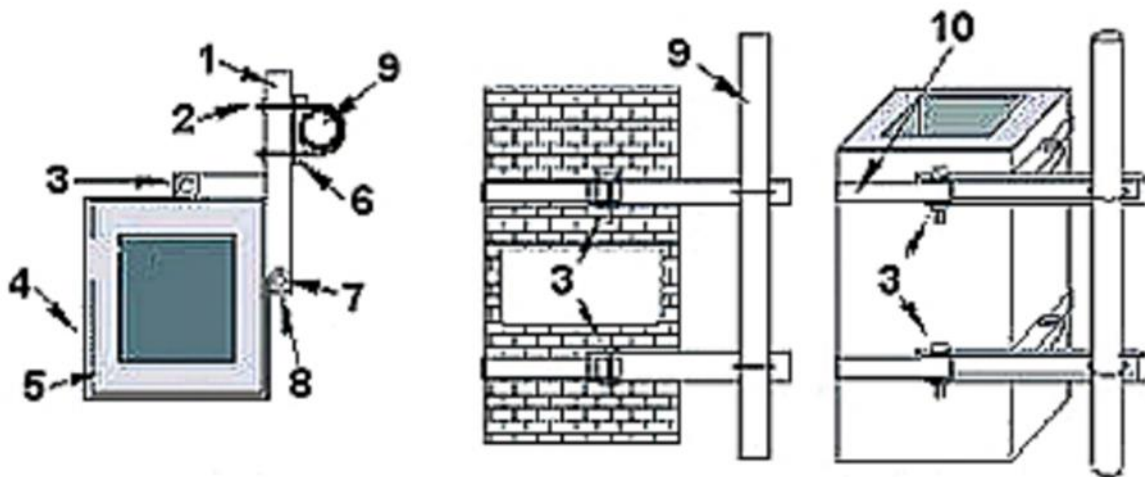

Specification WL4 CC-1

Distance to chimney: 15 centimeter
Wall thickness: 0.5 millimetres
Material: galvanised steel
Brand: WL4
Mast diameter: 43 millimetres

Installation WL4 CC-1

Fixing strap: place 30 cm of strap in the locking pin and wind it around it. Pull the strap so attached at one end to the other side of the pawl.

- (1) Chimney clamp
- (2) U-bolt
- (3) Tensioner
- (4) Steel strip
- (5) Chimney
- (6) Clamp
- (7) Screw
- (8) Steel strap is guided through the gap and rolled up
- (9) Aerial mast
- (10) Steel strip

Mast mount