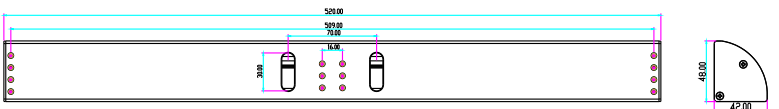

YLI ELECTRONIC

LC Double Bracket for EM Lock

Specification

Model	Size(unit:mm)	Suitable For	Finished for Shell	Weight
MBK-180NDLC	390Lx39Wx39H	Wooden Door/Narrow Door /Metal Door	Anodized aluminum	0.44kg
MBK-280NDLC	500Lx48Wx42H	Wooden Door/Narrow Door /Metal Door	Anodized aluminum	0.84kg
MBK-350NDLC	520Lx48Wx42H	Wooden Door/Narrow Door /Metal Door	Anodized aluminum	0.98kg
MBK-500NDLC	530Lx53Wx74H	Wooden Door/Narrow Door /Metal Door	Anodized aluminum	1.12kg

Installation

The power cable can be concealed inside the new type LC bracket , it is elegant and the cable can be protected

MBK-180NDLC

MBK-280NDLC

MBK-350NDLC

MBK-500NDLC