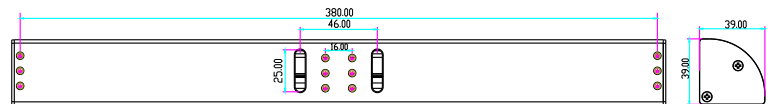

YLI ELECTRONIC

LC Double Bracket for EM Lock

Specification

Model	Size(unit:mm)	Suitable For	Finished for Shell	Weight
MBK-180NDLC	390Lx39Wx39H	Wooden Door/Narrow Door /Metal Door	Anodized aluminum	0.44kg
MBK-280NDLC	500Lx48Wx42H	Wooden Door/Narrow Door /Metal Door	Anodized aluminum	0.84kg
MBK-350NDLC	520Lx48Wx42H	Wooden Door/Narrow Door /Metal Door	Anodized aluminum	0.98kg
MBK-500NDLC	530Lx53Wx74H	Wooden Door/Narrow Door /Metal Door	Anodized aluminum	1.12kg

Installation

The power cable can be concealed inside the new type LC bracket , it is elegant and the cable can be protected