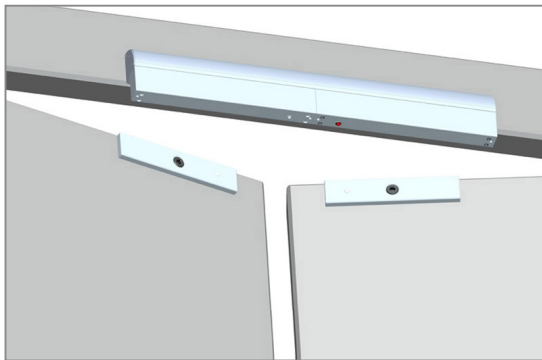

YLI ELECTRONIC

LC Double Bracket for EM Lock

Specification

Model	Size(unit:mm)	Suitable For	Finished for Shell	Weight
MBK-180NDLC	390Lx39Wx39H	Wooden Door/Narrow Door /Metal Door	Anodized aluminum	0.44kg
MBK-280NDLC	500Lx48Wx42H	Wooden Door/Narrow Door /Metal Door	Anodized aluminum	0.84kg
MBK-350NDLC	520Lx48Wx42H	Wooden Door/Narrow Door /Metal Door	Anodized aluminum	0.98kg
MBK-500NDLC	530Lx53Wx74H	Wooden Door/Narrow Door /Metal Door	Anodized aluminum	1.12kg

Installation

The power cable can be concealed inside the new type LC bracket , it is elegant and the cable can be protected

MBK-180NDLC

MBK-280NDLC

MBK-350NDLC

MBK-500NDLC