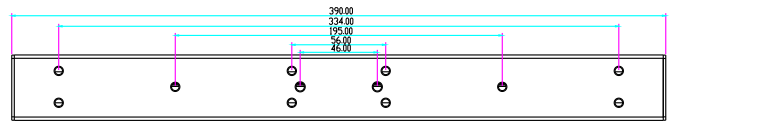

YLI ELECTRONIC

LC Double Bracket for EM Lock

Specification

Model	Size(unit:mm)	Suitable For	Finished for Shell	Weight
MBK-180NDLC	390Lx39Wx39H	Wooden Door/Narrow Door /Metal Door	Anodized aluminum	0.44kg
MBK-280NDLC	500Lx48Wx42H	Wooden Door/Narrow Door /Metal Door	Anodized aluminum	0.84kg
MBK-350NDLC	520Lx48Wx42H	Wooden Door/Narrow Door /Metal Door	Anodized aluminum	0.98kg
MBK-500NDLC	530Lx53Wx74H	Wooden Door/Narrow Door /Metal Door	Anodized aluminum	1.12kg

Installation

The power cable can be concealed inside the new type LC bracket , it is elegant and the cable can be protected

MBK-180NDLC

MBK-280NDLC

MBK-350NDLC

MBK-500NDLC