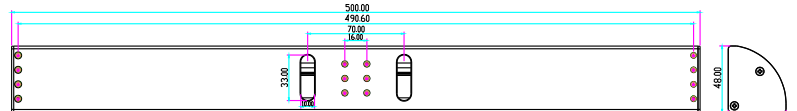

YLI ELECTRONIC

LC Double Bracket for EM Lock

Specification

Model	Size(unit:mm)	Suitable For	Finished for Shell	Weight
MBK-180NDLC	390Lx39Wx39H	Wooden Door/Narrow Door /Metal Door	Anodized aluminum	0.44kg
MBK-280NDLC	500Lx48Wx42H	Wooden Door/Narrow Door /Metal Door	Anodized aluminum	0.84kg
MBK-350NDLC	520Lx48Wx42H	Wooden Door/Narrow Door /Metal Door	Anodized aluminum	0.98kg
MBK-500NDLC	530Lx53Wx74H	Wooden Door/Narrow Door /Metal Door	Anodized aluminum	1.12kg

Installation

The power cable can be concealed inside the new type LC bracket , it is elegant and the cable can be protected

MBK-180NDLC

MBK-280NDLC

MBK-350NDLC

MBK-500NDLC