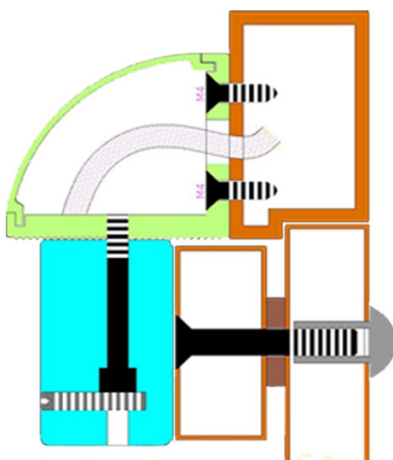

YLI ELECTRONIC

LC Double Bracket for EM Lock

Specification

Model	Size(unit:mm)	Suitable For	Finished for Shell	Weight
MBK-180NDLC	390Lx39Wx39H	Wooden Door/Narrow Door /Metal Door	Anodized aluminum	0.44kg
MBK-280NDLC	500Lx48Wx42H	Wooden Door/Narrow Door /Metal Door	Anodized aluminum	0.84kg
MBK-350NDLC	520Lx48Wx42H	Wooden Door/Narrow Door /Metal Door	Anodized aluminum	0.98kg
MBK-500NDLC	530Lx53Wx74H	Wooden Door/Narrow Door /Metal Door	Anodized aluminum	1.12kg

Installation

The power cable can be concealed inside the new type LC bracket , it is elegant and the cable can be protected

MBK-180NDLC

MBK-280NDLC

MBK-350NDLC

MBK-500NDLC