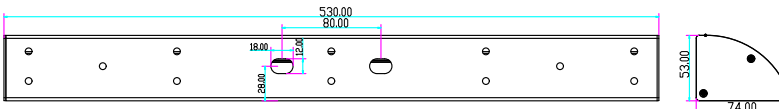

YLI ELECTRONIC

LC Double Bracket for EM Lock

Specification

Model	Size(unit:mm)	Suitable For	Finished for Shell	Weight
MBK-180NDLC	390Lx39Wx39H	Wooden Door/Narrow Door /Metal Door	Anodized aluminum	0.44kg
MBK-280NDLC	500Lx48Wx42H	Wooden Door/Narrow Door /Metal Door	Anodized aluminum	0.84kg
MBK-350NDLC	520Lx48Wx42H	Wooden Door/Narrow Door /Metal Door	Anodized aluminum	0.98kg
MBK-500NDLC	530Lx53Wx74H	Wooden Door/Narrow Door /Metal Door	Anodized aluminum	1.12kg

Installation

The power cable can be concealed inside the new type LC bracket , it is elegant and the cable can be protected

MBK-180NDLC

MBK-280NDLC

MBK-350NDLC

MBK-500NDLC