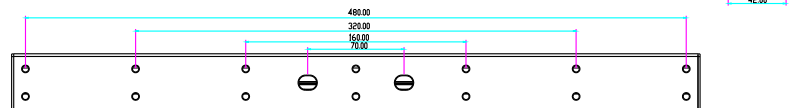

YLI ELECTRONIC

LC Double Bracket for EM Lock

Specification

Model	Size(unit:mm)	Suitable For	Finished for Shell	Weight
MBK-180NDLC	390Lx39Wx39H	Wooden Door/Narrow Door /Metal Door	Anodized aluminum	0.44kg
MBK-280NDLC	500Lx48Wx42H	Wooden Door/Narrow Door /Metal Door	Anodized aluminum	0.84kg
MBK-350NDLC	520Lx48Wx42H	Wooden Door/Narrow Door /Metal Door	Anodized aluminum	0.98kg
MBK-500NDLC	530Lx53Wx74H	Wooden Door/Narrow Door /Metal Door	Anodized aluminum	1.12kg

Installation

The power cable can be concealed inside the new type LC bracket , it is elegant and the cable can be protected

MBK-180NDLC

MBK-280NDLC

MBK-350NDLC

MBK-500NDLC