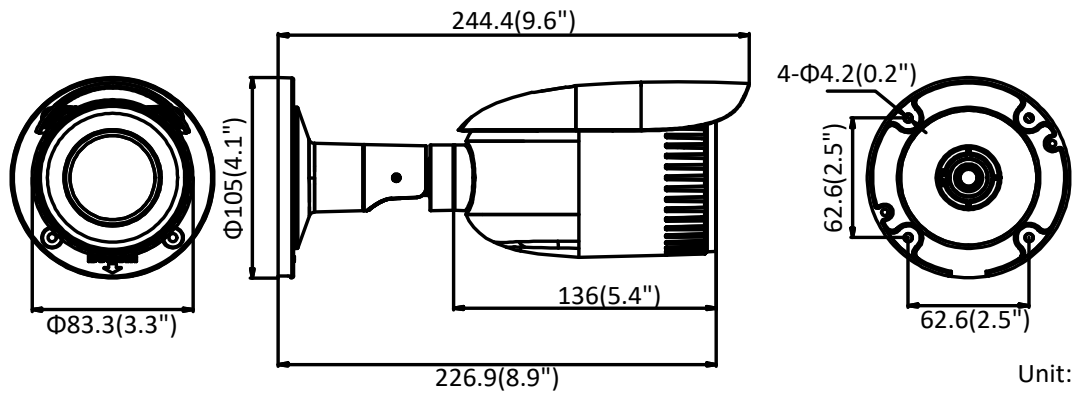

	802.1X, QoS, IPv6, UDP, Bonjour
General Function	One-key reset, anti-flicker, heartbeat, mirror, password protection, privacy mask, watermark
API	ONVIF (PROFILE S, PROFILE G), ISAPI
Simultaneous Live View	Up to 6 channels
User/Host	Up to 32 users 3 levels: Administrator, Operator and User
Client	iVMS-4200, iVMS-4500, iVMS-5200
Web Browser	IE8+, Chrome 31.0-44, Firefox 30.0-51, Safari 8.0+
Interface	
Communication Interface	1 RJ45 10M/100M self-adaptive Ethernet port
Video Output (Without -Z)	1Vp-p composite output (75 Ω/BNC)
Reset Button	Yes
General	
Operating Conditions	-30 °C to 60 °C (-22 °F to 140 °F), humidity: 95% or less (non-condensing)
Power Supply	12 VDC ± 25%, 5.5 mm coaxial power plug PoE (802.3af, class 3)
Power Consumption and Current	-Z: 12 VDC, 0.9 A, max. 11 W; PoE: (802.3af, 36 V to 57 V), 0.4 A to 0.2 A, max. 12.9 W -V: 12 VDC, 0.6 A, max. 7 W; PoE: (802.3af, 36 V to 57 V), 0.3 A to 0.1 A, max. 9 W
Protection Level	IP67
Material	Metal
Dimensions	Φ 105 mm × 244.4 mm (Φ 4.1" × 9.6")
Weight	Camera: approx. 1015 g (2.2 lb.) With package: approx. 1540 g (3.4 lb.)

Available Models

HWI-B620H-V (2.8 mm to 12 mm), HWI-B620H-Z (2.8 mm to 12 mm)

Dimension

Unit: mm

Accessory

DS-1260ZJ

Distributed by

HIKVISION[®] HiWatch Series